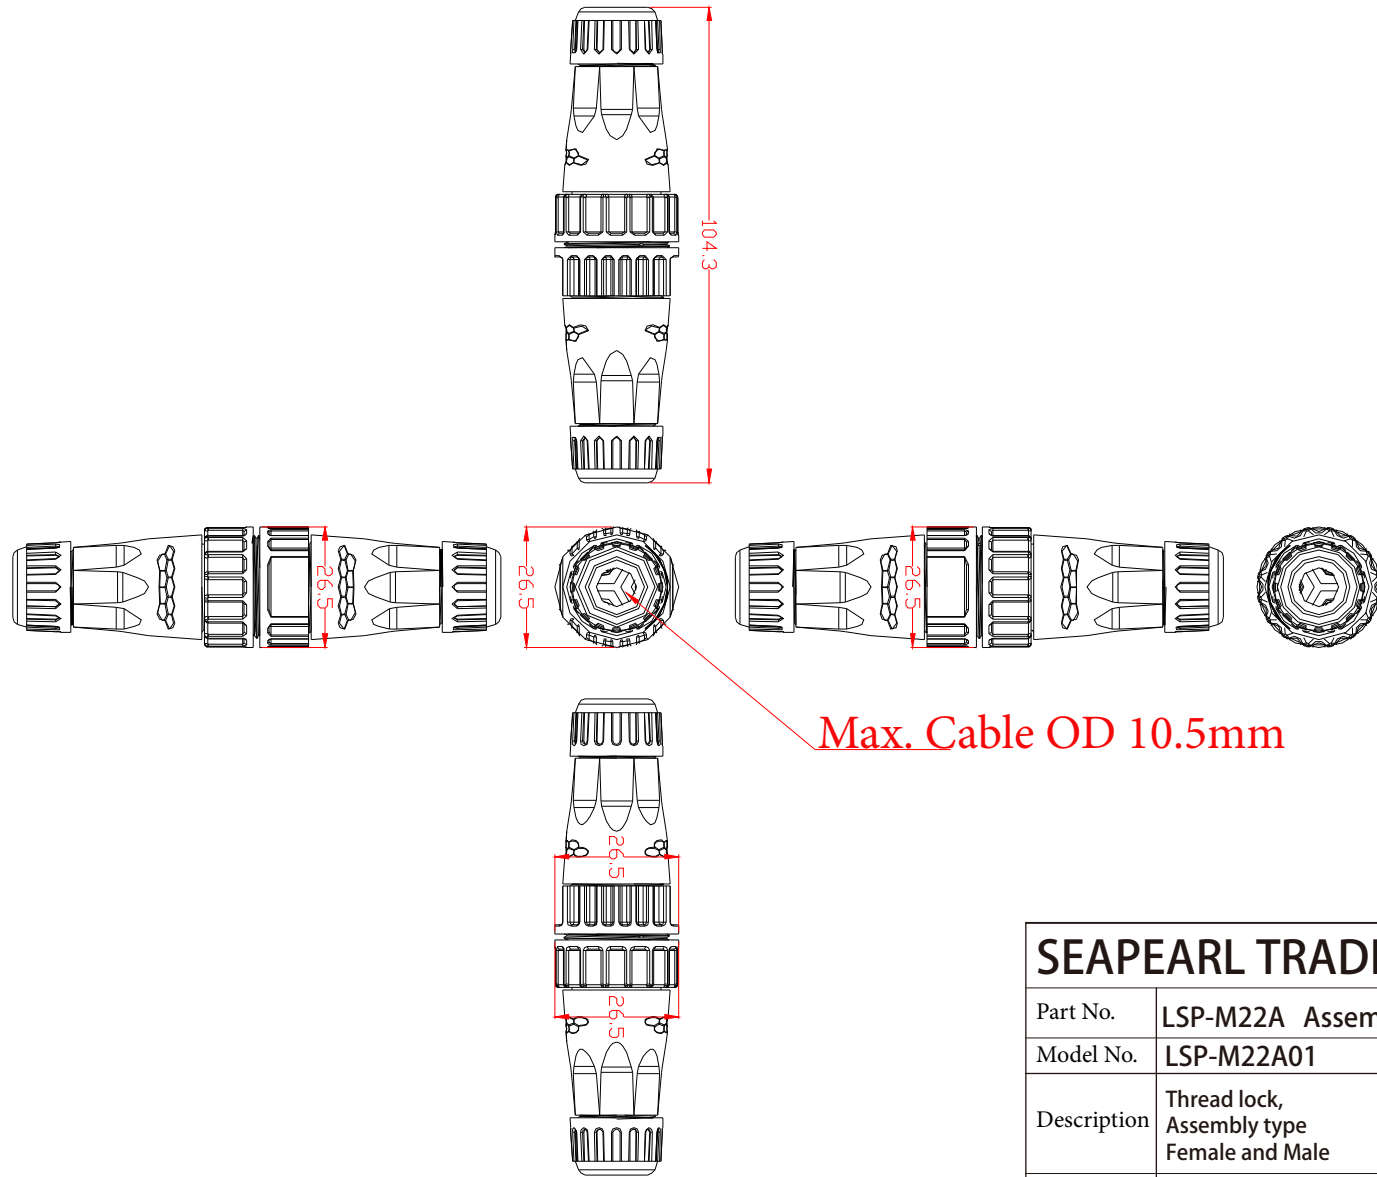

4
Part Number

LSP-M22A / Assembly type connector

LSP-M22A02

LSP-M22A01

SEAPEARL TRADING LIMITED			
Part No.	LSP-M22A Assembly type connector		
Model No.	LSP-M22A01	LSP-M22A02	
Description	Thread lock, Assembly type Female and Male	Ver.	
		Release Date	2018-7-27
Cable		Draw	曾镇辉
		APP'D	

4

3

2

1

4
Part Number

LSP-M22A / Assembly type connector

SEAPEARL TRADING LIMITED			
Part No.	LSP-M22A Assembly type connector		
Model No.	LSP-M22A01	LSP-M22A02	
Description	Thread lock, Assembly type Female and Male	Ver.	
		Release Date	2018-7-27
Cable		Draw	曾镇辉
		APP'D	

4

3

2

1

Part Number

LSP-M22A02-F-02 (03, 04)

M22A02

SEAPEARL TRADING LIMITED

Part No.	LSP-M22A02-F-02		
Model No.			
Description	Thread lock, Female Assembly type	Ver.	
		Release Date	2018-7-27
Cable		Draw	曾镇辉
		APP'D	

4

3

2

1