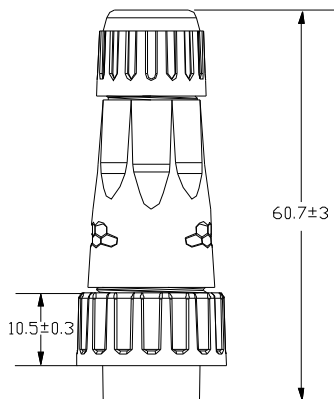

4
Part Number

LSP-M22A / Assembly type connector

LSP-M22A02

LSP-M22A01

SEAPEARL TRADING LIMITED			
Part No.	LSP-M22A Assembly type connector		
Model No.	LSP-M22A01	LSP-M22A02	
Description	Thread lock, Assembly type Female and Male	Ver.	
		Release Date	2018-7-27
Cable		Draw	曾镇辉
		APP'D	

4

3

2

1

4
Part Number

LSP-M22A / Assembly type connector

SEAPEARL TRADING LIMITED			
Part No.	LSP-M22A Assembly type connector		
Model No.	LSP-M22A01	LSP-M22A02	
Description	Thread lock, Assembly type Female and Male	Ver.	
		Release Date	2018-7-27
Cable		Draw	曾镇辉
		APP'D	

4

3

2

1

Part Number

LSP-M22A02-F-02 (03, 04)

M22A02

SEAPEARL TRADING LIMITED

Part No.	LSP-M22A02-F-02		
Model No.			
Description	Thread lock, Female Assembly type	Ver.	
		Release Date	2018-7-27
Cable		Draw	曾镇辉
		APP'D	

4

3

2

1