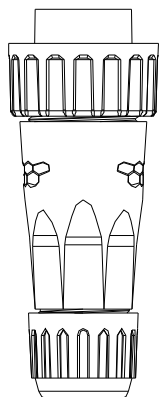

4
Part Number

LSP-M22A / Assembly type connector

LSP-M22A02

LSP-M22A01

SEAPEARL TRADING LIMITED			
Part No.	LSP-M22A Assembly type connector		
Model No.	LSP-M22A01	LSP-M22A02	
Description	Thread lock, Assembly type Female and Male	Ver.	
		Release Date	2018-7-27
Cable		Draw	曾镇辉
		APP'D	

4

3

2

1

4
Part Number

LSP-M22A / Assembly type connector

SEAPEARL TRADING LIMITED			
Part No.	LSP-M22A Assembly type connector		
Model No.	LSP-M22A01	LSP-M22A02	
Description	Thread lock, Assembly type Female and Male	Ver.	
		Release Date	2018-7-27
Cable		Draw	曾镇辉
		APP'D	

4

3

2

1

Part Number

LSP-M22A02-F-02 (03, 04)

M22A02

SEAPEARL TRADING LIMITED

Part No.	LSP-M22A02-F-02		
Model No.			
Description	Thread lock, Female Assembly type	Ver.	
		Release Date	2018-7-27
Cable		Draw	曾镇辉
		APP'D	

4

3

2

1