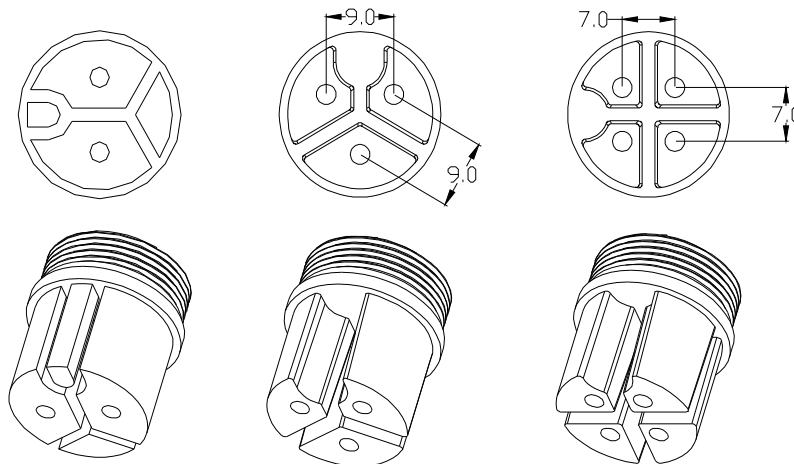

4
Part Number

LSP-M22A / Assembly type connector

LSP-M22A02

LSP-M22A01

SEAPEARL TRADING LIMITED			
Part No.	LSP-M22A Assembly type connector		
Model No.	LSP-M22A01	LSP-M22A02	
Description	Thread lock, Assembly type Female and Male	Ver.	
		Release Date	2018-7-27
Cable		Draw	曾镇辉
		APP'D	

4

3

2

1

4
Part Number

LSP-M22A / Assembly type connector

SEAPEARL TRADING LIMITED			
Part No.	LSP-M22A Assembly type connector		
Model No.	LSP-M22A01	LSP-M22A02	
Description	Thread lock, Assembly type Female and Male	Ver.	
		Release Date	2018-7-27
Cable		Draw	曾镇辉
		APP'D	

4

3

2

1

Part Number

LSP-M22A02-F-02 (03, 04)

M22A02

SEAPEARL TRADING LIMITED

Part No.	LSP-M22A02-F-02		
Model No.			
Description	Thread lock, Female Assembly type	Ver.	
		Release Date	2018-7-27
Cable		Draw	曾镇辉
		APP'D	

4

3

2

1