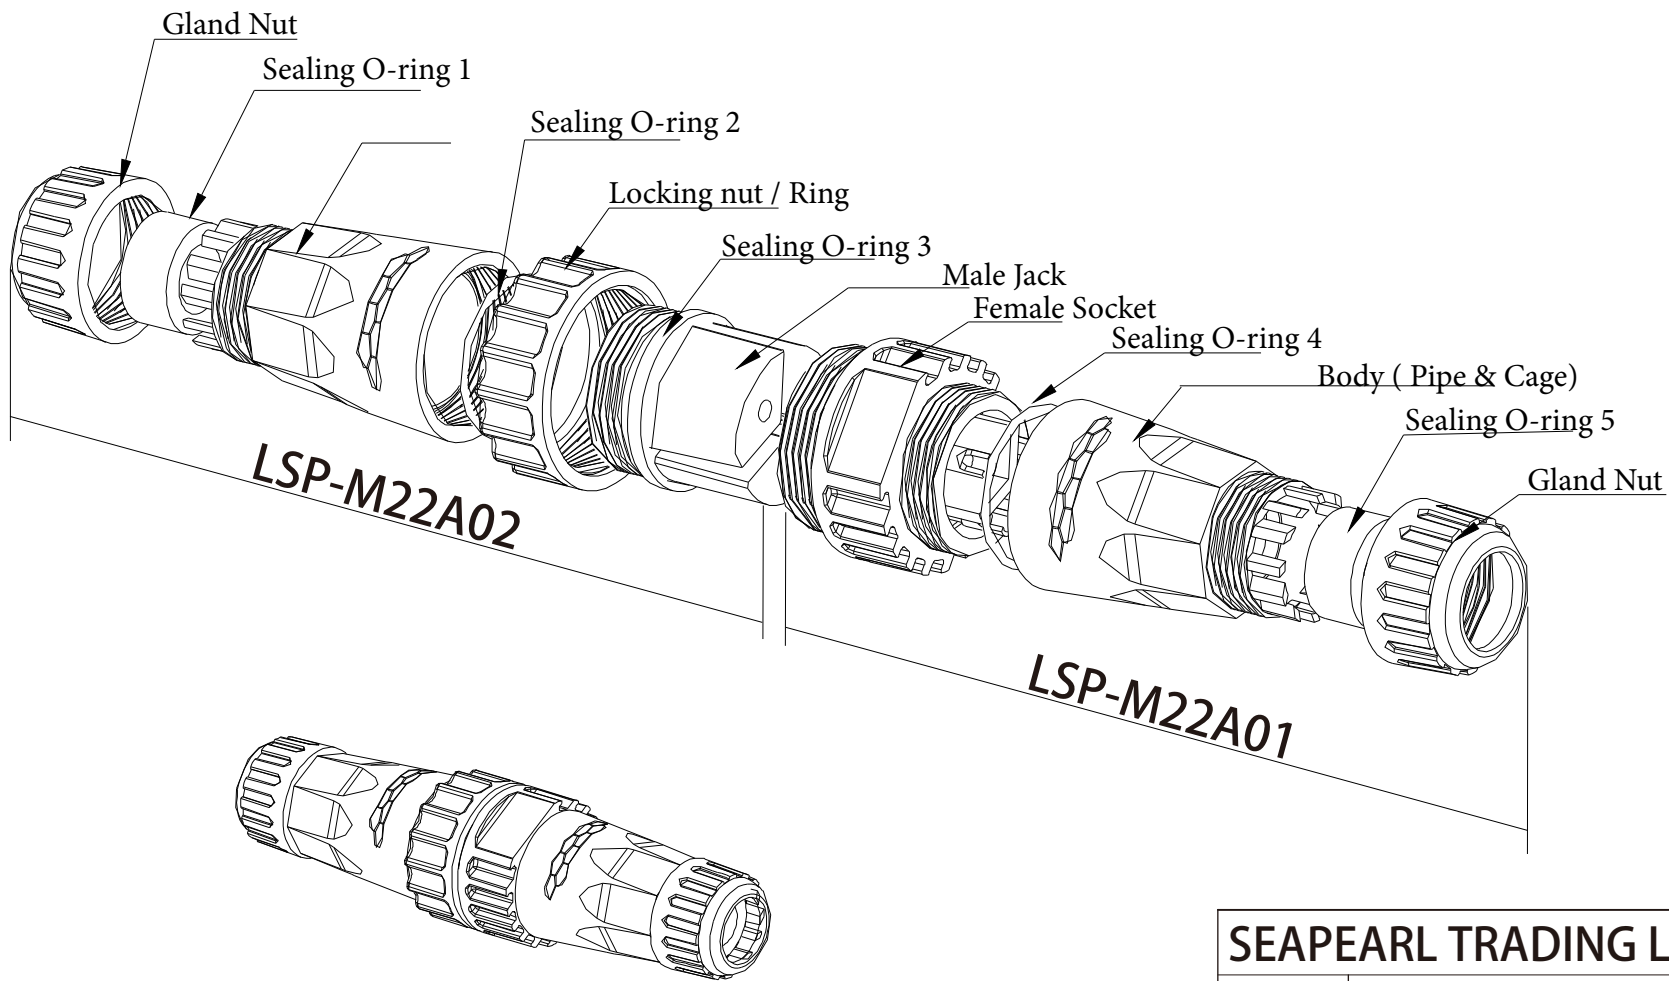

4
Part Number

LSP-M22A / Assembly type connector

LSP-M22A02

LSP-M22A01

SEAPEARL TRADING LIMITED			
Part No.	LSP-M22A Assembly type connector		
Model No.	LSP-M22A01	LSP-M22A02	
Description	Thread lock, Assembly type Female and Male	Ver.	
		Release Date	2018-7-27
Cable		Draw	曾镇辉
		APP'D	

4

3

2

1

4
Part Number

LSP-M22A / Assembly type connector

SEAPEARL TRADING LIMITED			
Part No.	LSP-M22A Assembly type connector		
Model No.	LSP-M22A01	LSP-M22A02	
Description	Thread lock, Assembly type Female and Male	Ver.	
		Release Date	2018-7-27
Cable		Draw	曾镇辉
		APP'D	

4

3

2

1

Part Number

LSP-M22A02-F-02 (03, 04)

M22A02

SEAPEARL TRADING LIMITED

Part No.	LSP-M22A02-F-02		
Model No.			
Description	Thread lock, Female Assembly type	Ver.	
		Release Date	2018-7-27
Cable		Draw	曾镇辉
		APP'D	

4

3

2

1