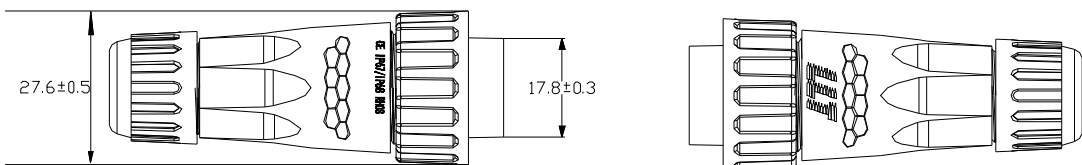

4
Part Number

LSP-M22A / Assembly type connector

LSP-M22A02

LSP-M22A01

SEAPEARL TRADING LIMITED			
Part No.	LSP-M22A Assembly type connector		
Model No.	LSP-M22A01	LSP-M22A02	
Description	Thread lock, Assembly type Female and Male	Ver.	
		Release Date	2018-7-27
Cable		Draw	曾镇辉
		APP'D	

4

3

2

1

4
Part Number

LSP-M22A / Assembly type connector

SEAPEARL TRADING LIMITED			
Part No.	LSP-M22A Assembly type connector		
Model No.	LSP-M22A01	LSP-M22A02	
Description	Thread lock, Assembly type Female and Male	Ver.	
		Release Date	2018-7-27
Cable		Draw	曾镇辉
		APP'D	

4

3

2

1

Part Number

LSP-M22A02-F-02 (03, 04)

M22A02

SEAPEARL TRADING LIMITED

Part No.	LSP-M22A02-F-02		
Model No.			
Description	Thread lock, Female Assembly type	Ver.	
		Release Date	2018-7-27
Cable		Draw	曾镇辉
		APP'D	

4

3

2

1